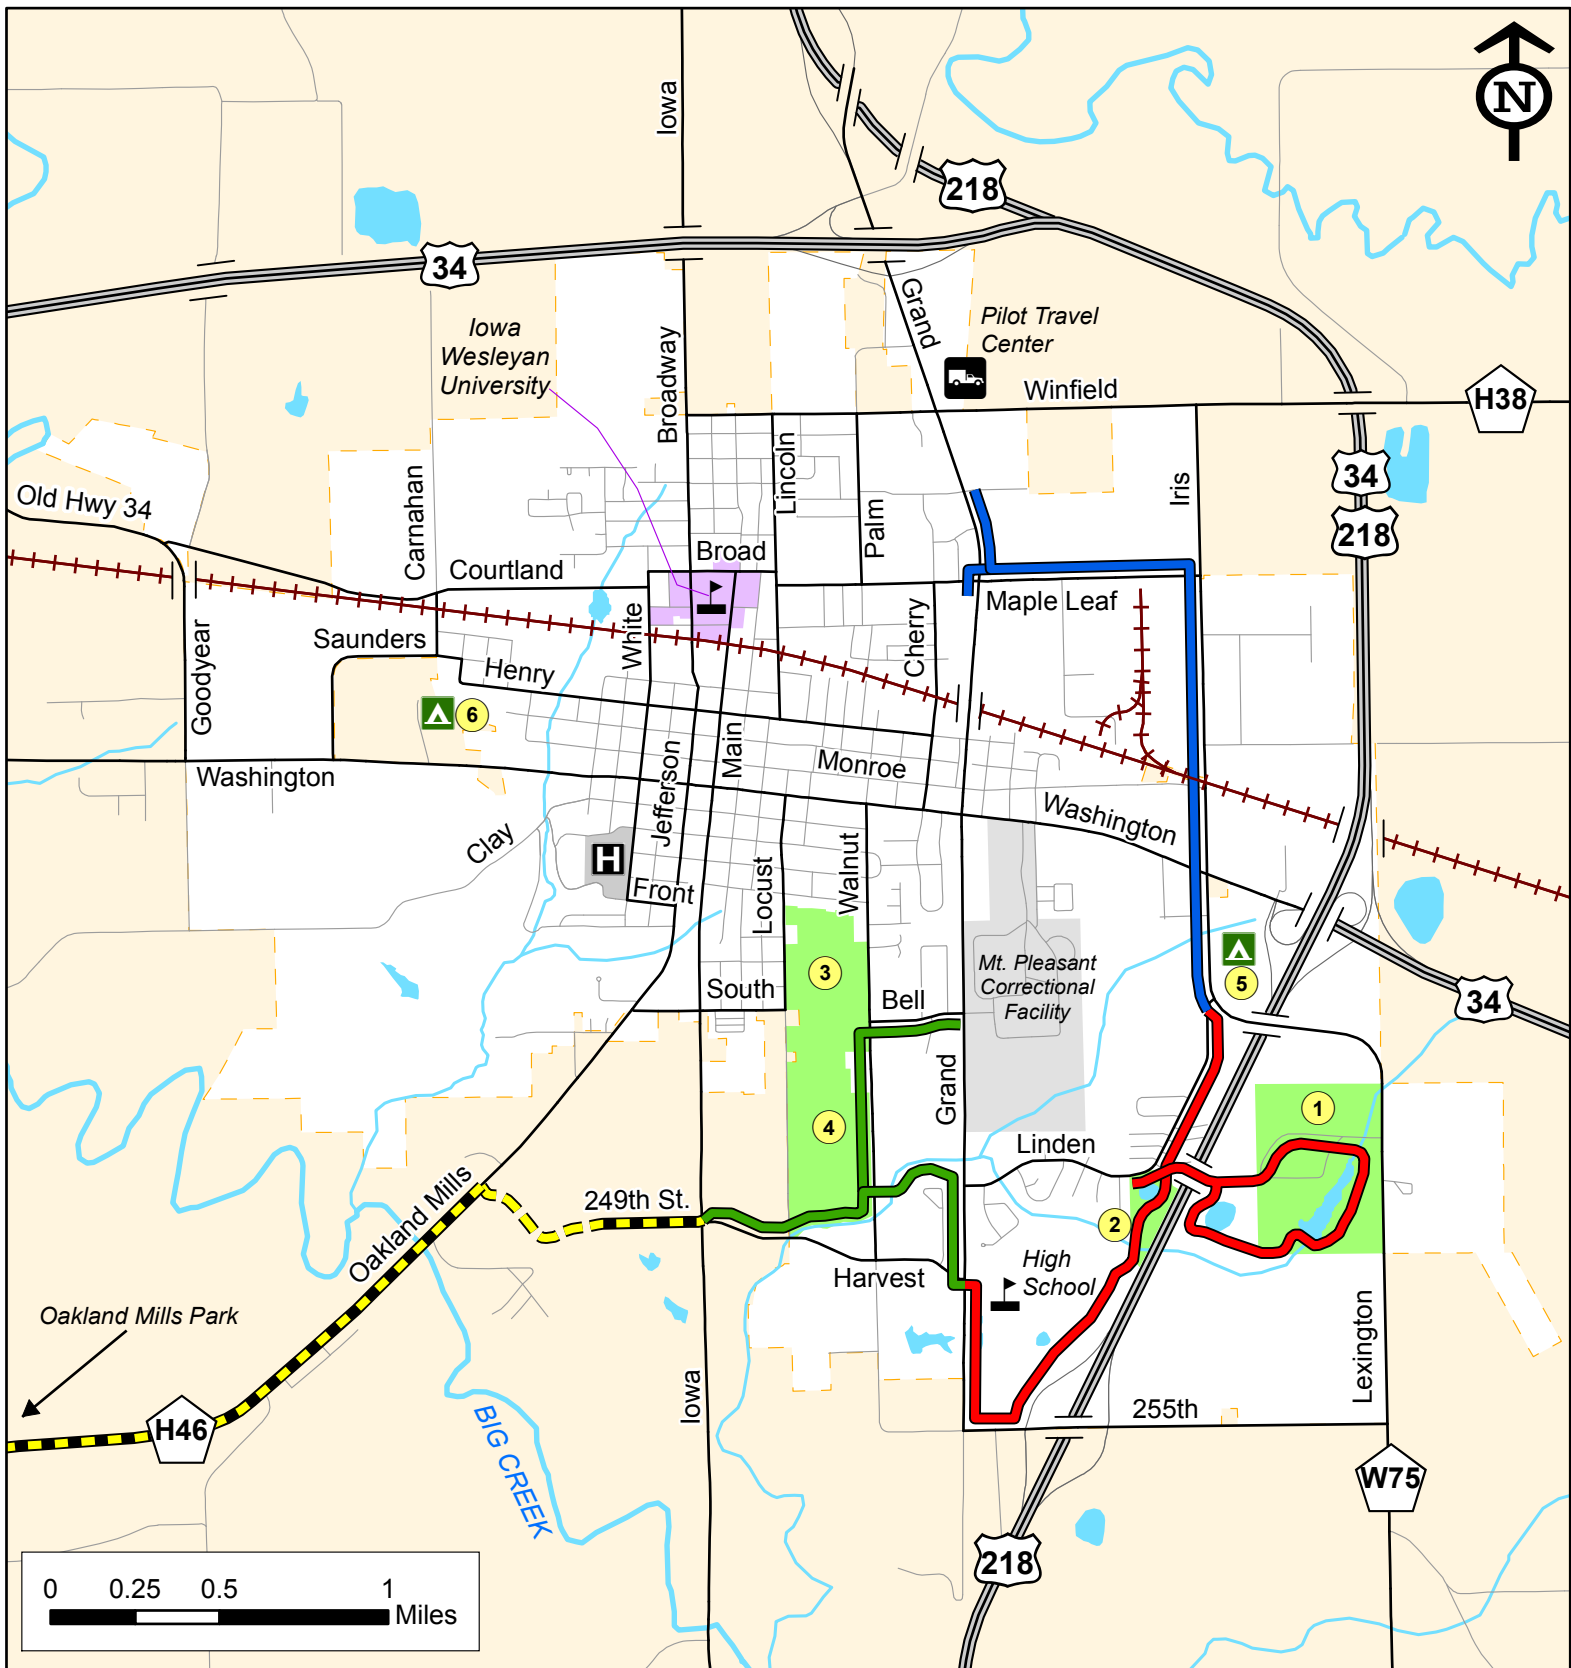

# Trails System of Mount Pleasant

- Crossroads Industrial Park Trail
- East Lake Park Trail
- Midwest Old Threshers Trail
- Oakland Mills Trail
- Off-Street Paved Trail
- Off-Street Soft Surface Trail
- On-Street Share-the-Road

## PARKS AND RECREATION FACILITIES

- |                      |                          |                       |
|----------------------|--------------------------|-----------------------|
| 1. East Lake Park    | 3. McMillan Park         | 5. Crossroads RV Park |
| 2. Prairie View Park | 4. Old Threshers Grounds | 6. Updog RV & Camping |